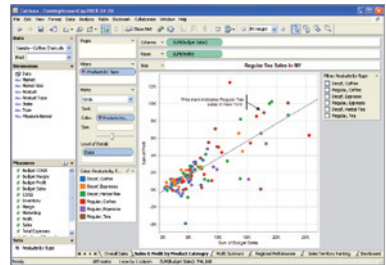

Accelerate your business with fast analytics and visualization

Tableau Desktop is a software application that enables anyone to analyze any kind of data quickly and easily. Create brilliant charts, graphs and other visualizations with a few clicks of your mouse. Quickly uncover relationships and identify outliers. Drill down to see exactly the information you need, or build performance dashboards for sharing with anyone.

Do more with your data

Making intelligent business decisions starts with a clear understanding of relevant information. Tableau gives users unprecedented power to extract actionable insights from raw data in a matter of minutes.

See and Understand. Create visual tables of data to reveal relationships, find patterns, and identify outliers. When information is visual, hidden gems stand out clearly.

Pivot and Refine. Navigate a series of questions and answers using interactive visual analysis. Look at one factor a time or any number of factors simultaneously.

Create Dashboards. Build dashboards that track performance against goals. Combine different databases into a single view. Use live data, so you never have to repeat the same analysis. Link and filter all the displays simultaneously.